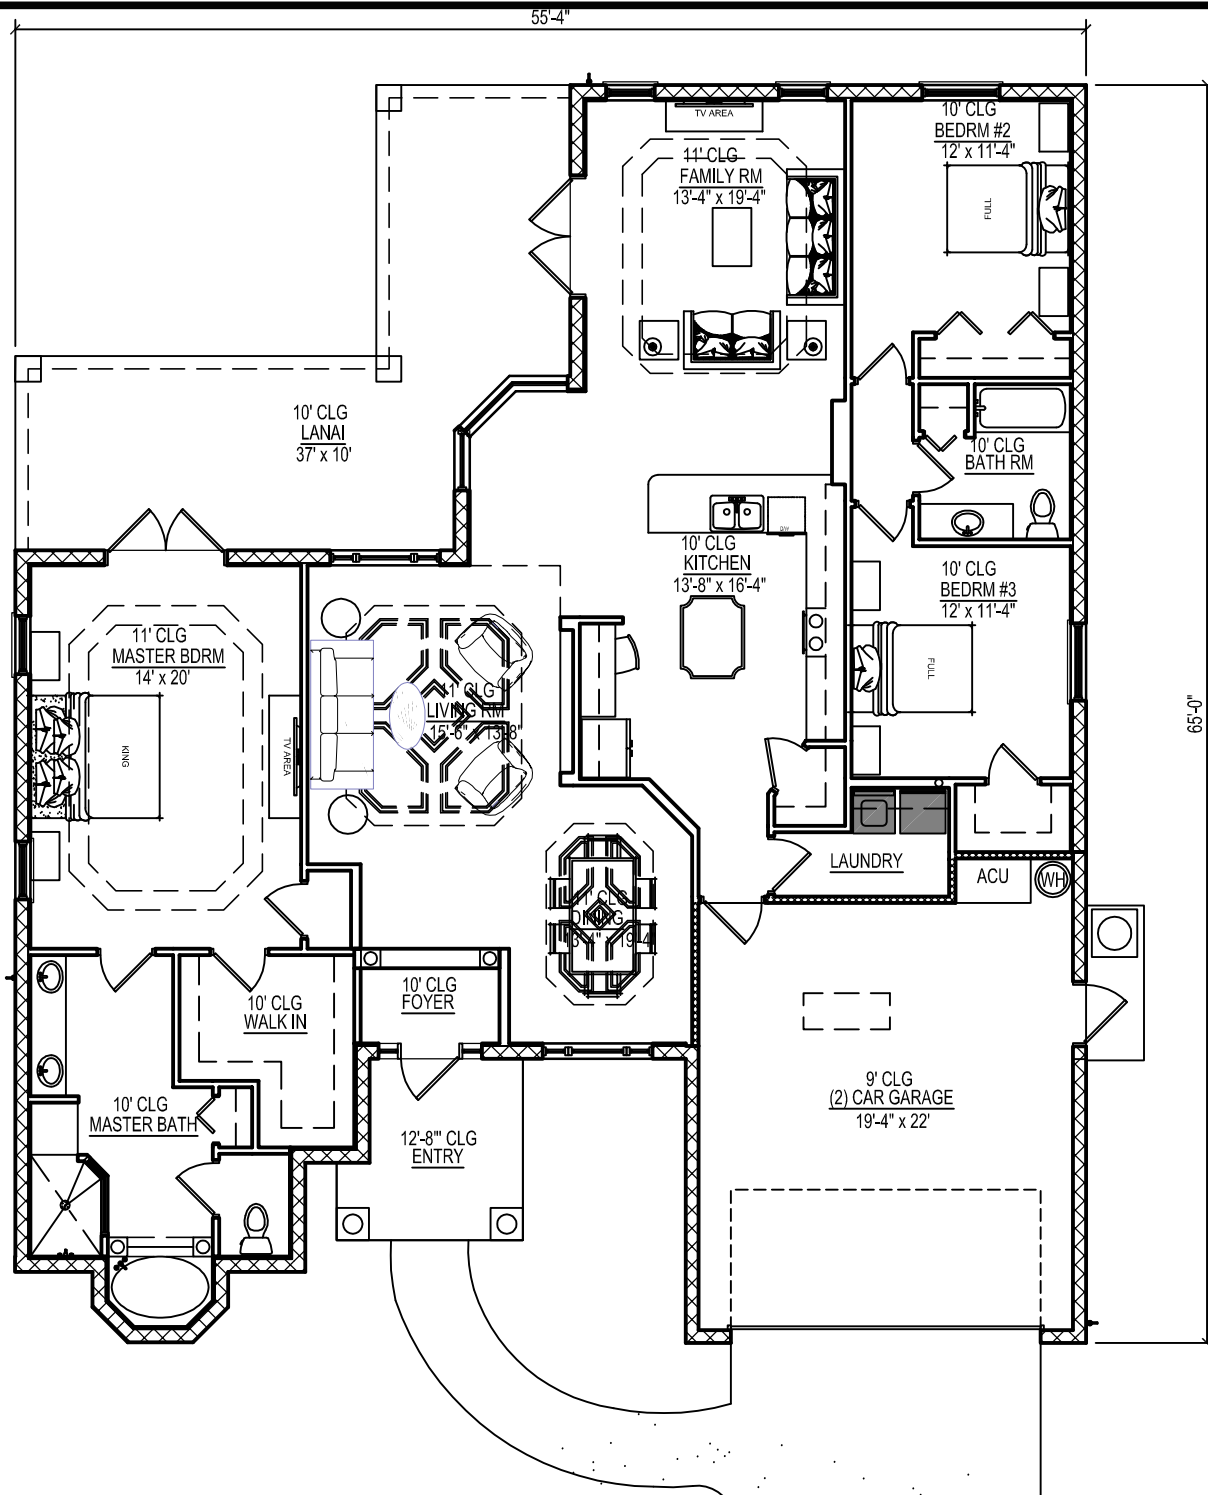

ALISA

CALCULATIONS	
HEATED AREA	2,172 S/F
RAISED ENTRY	81 S/F
COVERED LANAI	378 S/F
(2) CAR GARAGE	480 S/F
TOTAL	3,111 S/F

**ALISA**

CALCULATIONS	
HEATED AREA	2,172 S/F
RAISED ENTRY	81 S/F
COVERED LANAI	378 S/F
(2) CAR GARAGE	480 S/F
TOTAL	3,111 S/F