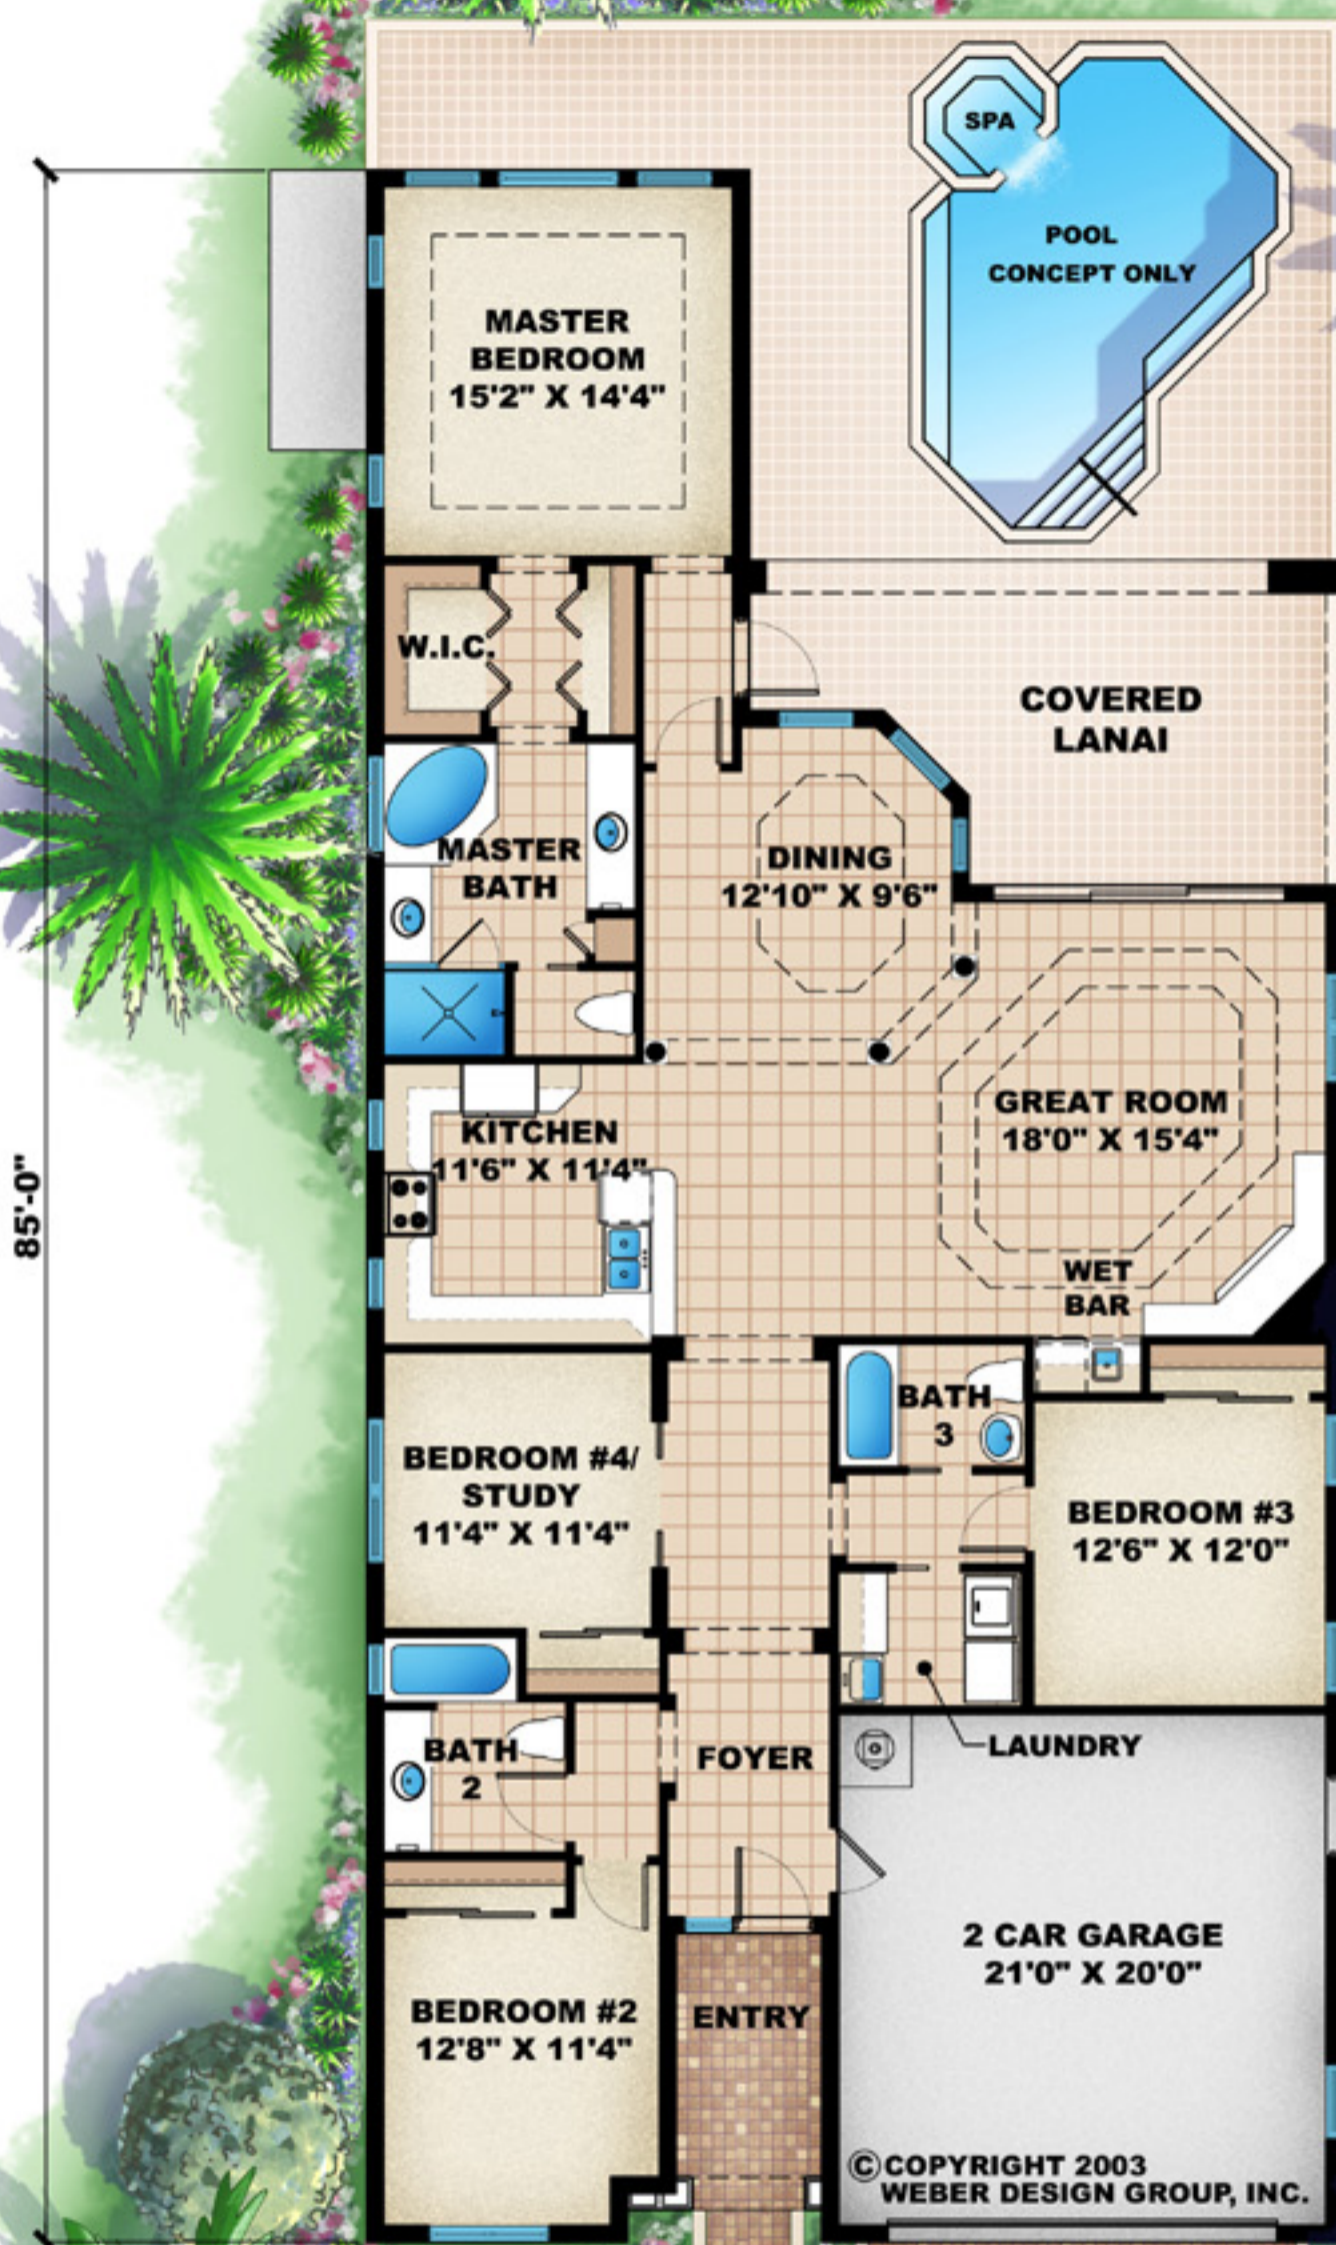

WEBER
Design Group

www.WeberDesignGroup.com

© COPYRIGHT 2004 WEBER DESIGN GROUP, INC

Montserrat

**THE MONTSERRAT MODEL
PLAN #G1-2208**

AREA SUMMARY

LIVING	2208
GARAGE	457
ENTRY	64
COVERED LANAI	266
TOTAL	2995

DIMENSIONS: 40'0" X 85'0"