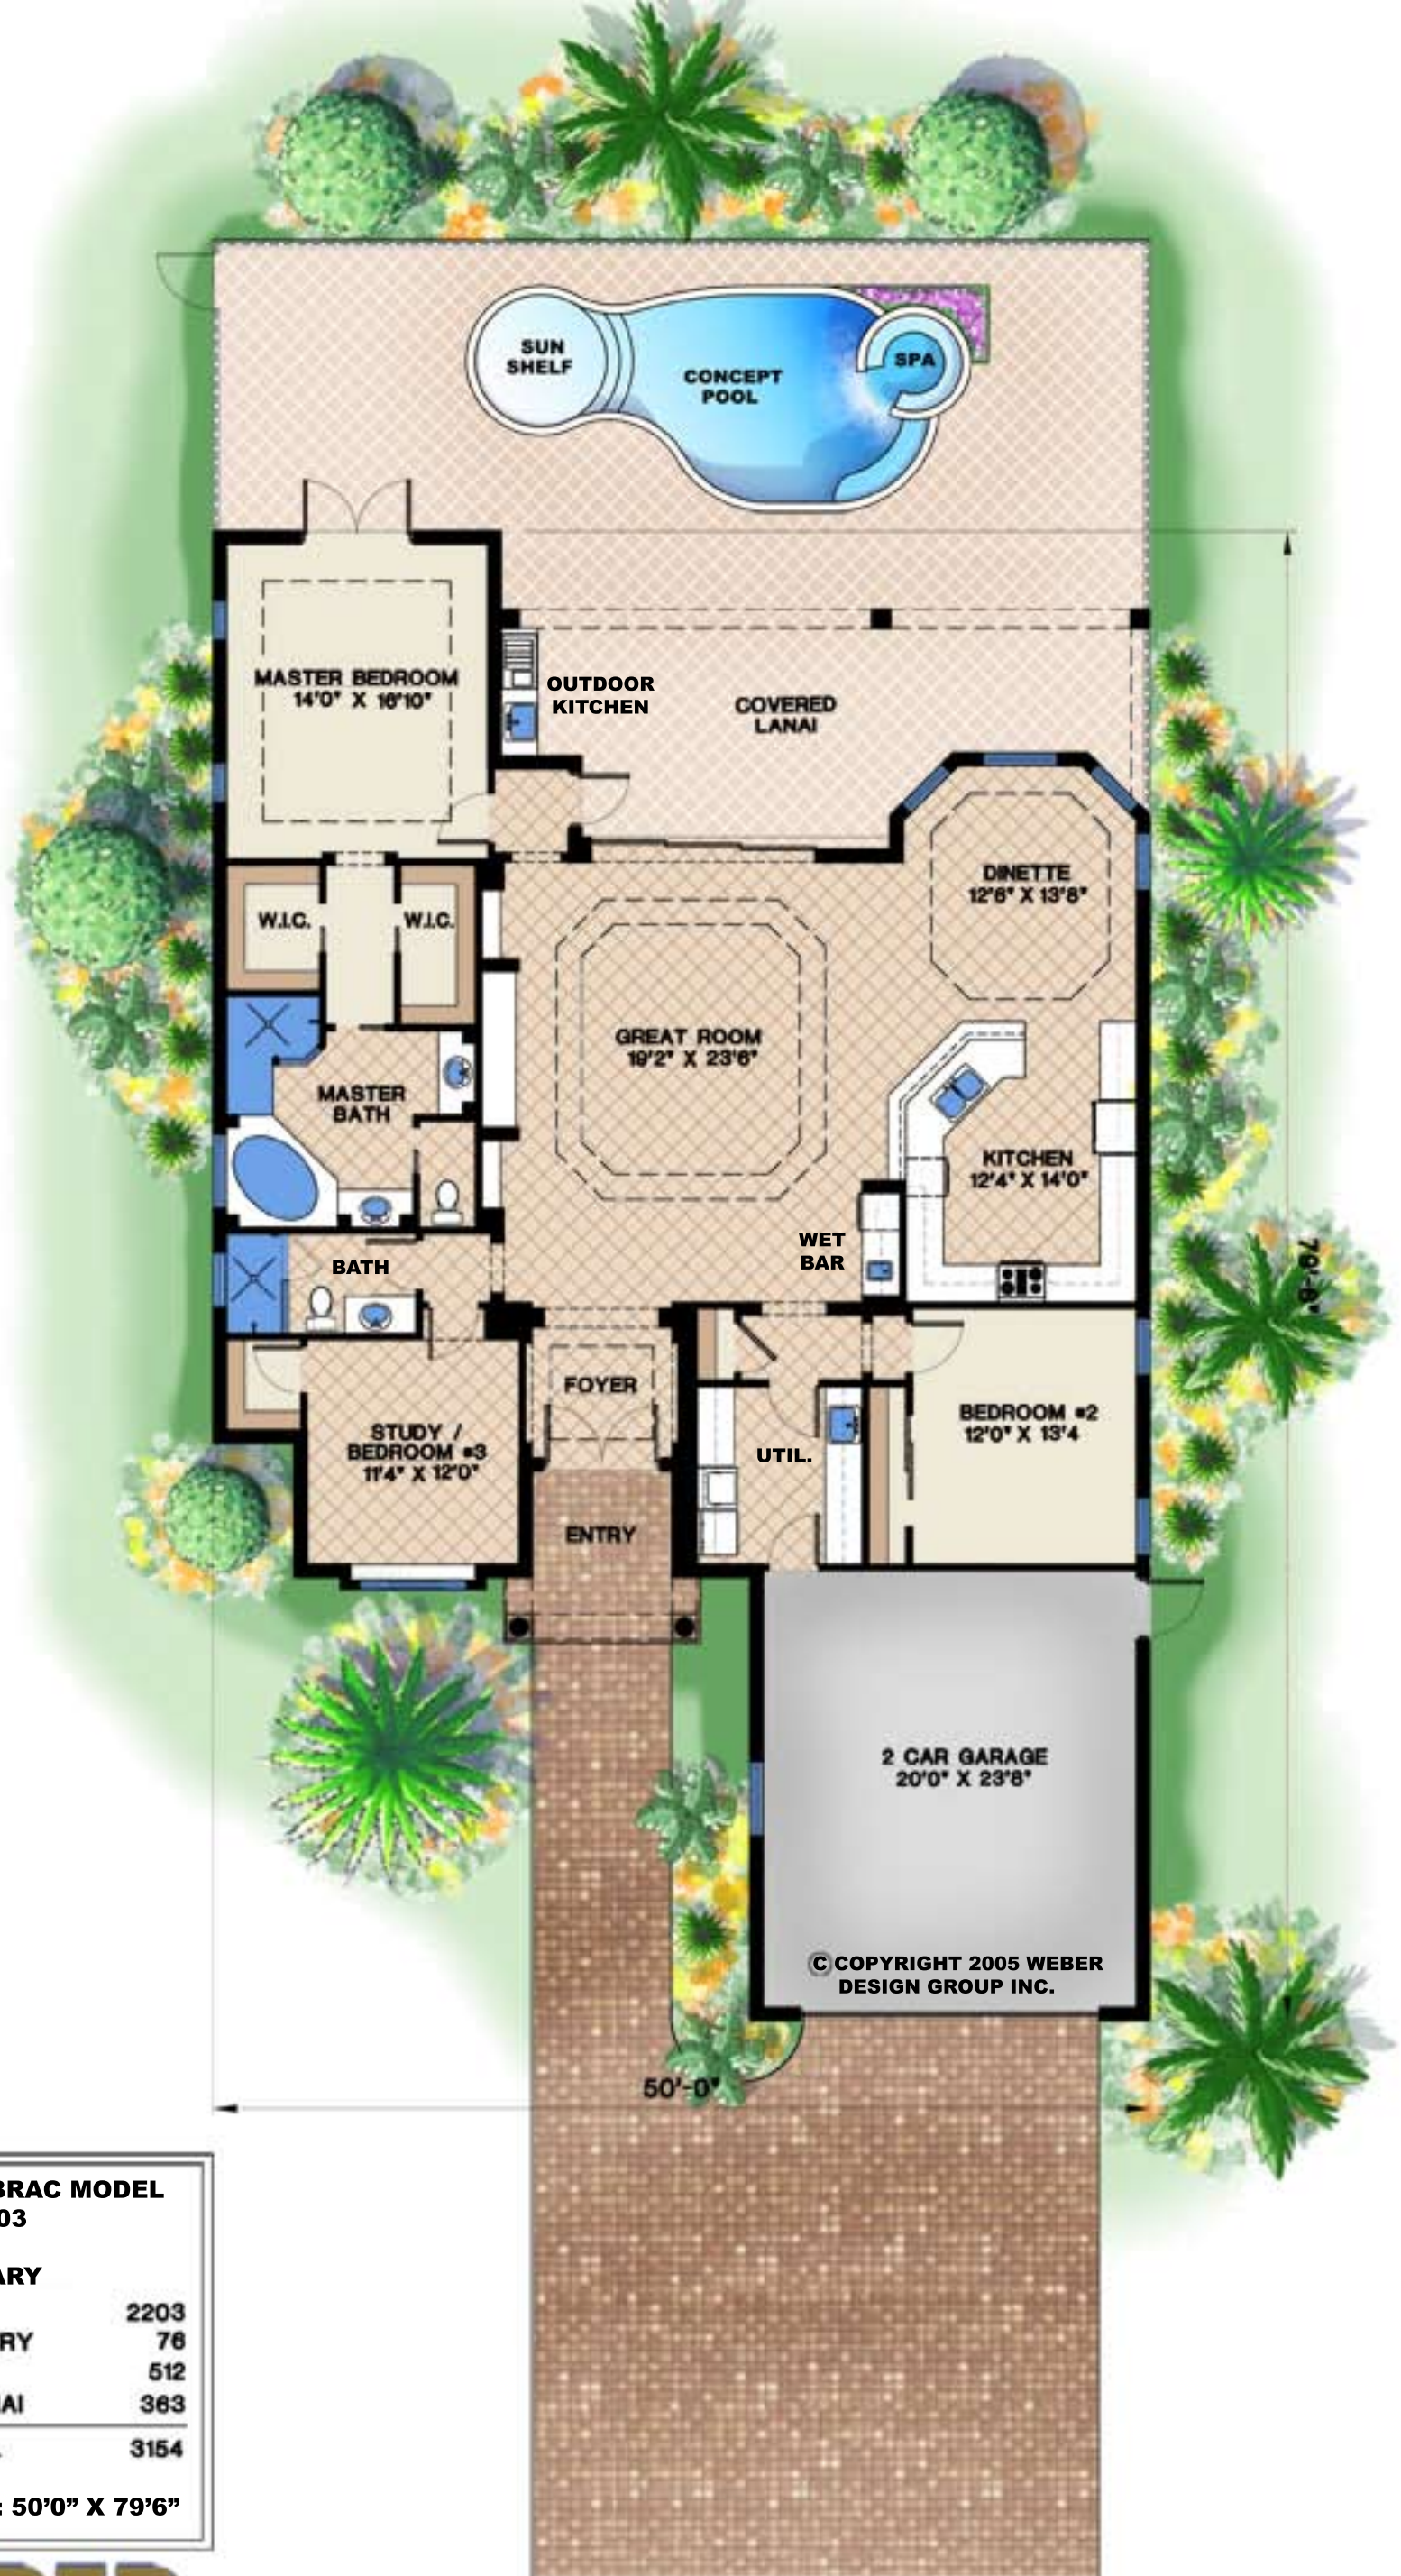

**WEBER**  
*Design Group*  
[www.WeberDesignGroup.com](http://www.WeberDesignGroup.com)

Little Brac

© COPYRIGHT 2005 WEBER DESIGN GROUP INC.

**THE LITTLE BRAC MODEL  
PLAN #G1-2203**

AREA SUMMARY	
LIVING A/C	2203
COVERED ENTRY	76
GARAGE	512
COVERED LANAI	363
<b>GRAND TOTAL</b>	<b>3154</b>

**DIMENSIONS: 50'0" X 79'6"**